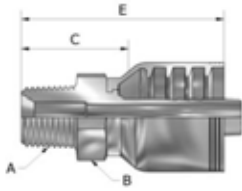

DP301 SERIES(BSP Male Straight)

LIST

PART NUMBER	Products Description								
	Hose In-Dia	Thread PT	Nipple Hex		Tail-Growth		Overall length		
			MM	Inch	MM	Inch	MM	Inch	
		A	B		C		E		
DP301-04-06	3/8	1/4-19	22.0	0.87	32.2	1.27	57.1	2.25	
DP301-06-06	3/8	3/8-19	22.0	0.87	31.5	1.24	56.4	2.22	
DP301-06-08	1/2	3/8-19	22.0	0.87	32.3	1.27	62.7	2.47	
DP301-08-06	3/8	1/2-14	27.0	1.06	36.1	1.42	61.0	2.40	
DP301-08-08	1/2	1/2-14	27.0	1.06	36.1	1.42	66.5	2.62	